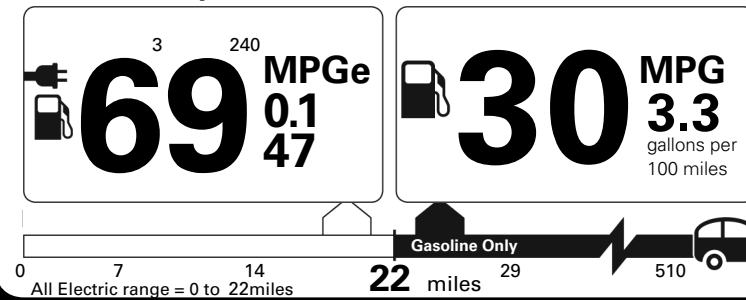

Instagram: @VolvoCarUSA
Facebook: Volvo Car USA
YouTube: Volvo Car USA

The price shown does not include Gasoline, License and Title Fees, State and Local Taxes and Dealer Installed Options and Accessories. The factory reserves the right to modify price, designs and equipment without previous notice.

PRICING

IMPORTER'S SUGGESTED LIST PRICE P.O.E.: $ 50,650.00

Inscription Features

Bright Chrome Bars in Front Grille with Chrome Window Trim
Dual Integrated Tailpipes
18" Inscription Alloy Wheels
Power Front Seats incl. Power Lumbar & Memory Cushion Extension, Front Seats
Tailored Dashboard
Harman Kardon Premium Sound
Interior High Level Illumination
2-Zone Automatic Climate Control + CleanZone
Wood Deco Inlay
Sensus Navigation Pro
HomeLink Garage Door Transmitter
Power Folding Rear Head Restraints (outer positions)
Compass in Rear View Mirror
Power Folding Split Backrest w/ Load-Through Hatch
Front Park Assist

Climate Package

Heated Windshield Wiper Blades
Heated Rear Seats
Heated Steering Wheel

Metallic Paint

Protection Pkg Premier*

Park Assist Pilot

19" 5-Multi Spoke Alloy Wheel

Destination Charge

Total Suggested Retail Price:

750.00

645.00

485.00

200.00

800.00

995.00

$ 54,525.00

Fuel Economy and Environment

Plug-In Hybrid Vehicle
Electricity-Gasoline

Fuel Economy Compact Car range from 14 to 113 MPGe. The best vehicle rates 141 MPGe.

You save
$ 1,250
in fuel costs
over 5 years
compared to the
average new vehicle.

Annual Fuel Cost
$ 1,250

Fuel Economy & Greenhouse Gas Rating (tailpipe only) Smog Rating (tailpipe only)

MPG

8

7

CO2

10

This vehicle emits 155 grams CO2 per mile. The best emits 0 grams per mile (tailpipe only). Producing and distributing fuel also create emissions; learn more at fuelconomy.gov.

Actual results will vary for many reasons, including driving conditions and how you drive and maintain your vehicle. The average new vehicle gets 27 MPG and costs $ 7,500 to fuel over 5 years. Cost estimates are based on 15,000 miles per year at $3.25 per gallon and $0.13 per kW-hr. This is a dual fueled automobile. MPGe is mile per gallon equivalent. Vehicle emissions are a significant cause of climate change and smog.

fuelconomy.gov

Calculate personalized estimates and compare vehicles

Smartphone QR Code

PARTS CONTENT INFORMATION

FOR VEHICLES IN THIS
CARLINE: VOLVO SERIES

U.S./CANADIAN PARTS
CONTENT: 10%

MAJOR SOURCES OF
FOREIGN PARTS CONTENT:
BELGIUM: 20%
SWEDEN: 15%

FOR THIS VEHICLE:
FINAL ASSEMBLY POINT:
RIDGEVILLE, SC

COUNTRY OF ORIGIN:
ENGINE PARTS:
SWEDEN

TRANSMISSION PARTS:
JAPAN

Note: Parts contents does not include final assembly, distribution, or other non-parts costs.

GOVERNMENT 5-STAR SAFETY RATINGS

This vehicle has not been rated by the government for overall vehicle score, frontal crash or rollover risk.

Star ratings range from 1 to 5 stars (1★ to 5★) with 5 being the highest. Source: National Highway Traffic Safety Administration (NHTSA) www.safercar.gov or 1-888-327-4236

VEHICLE IDENTIFICATION
Type & Chassis: 224 108440
Model Year: 2021
Color: Denim Blue Metallic
VIN: 7JRBR0FL9MG108440

Port of Importation: Charleston VPC,
Delivered by: Truck
DELIVERY ADDRESS
GENGRAS VOLVO 3241
540 CONNECTICUT BLVD
EAST HARTFORD, CT 06108

7JRBR0FL9MG108440